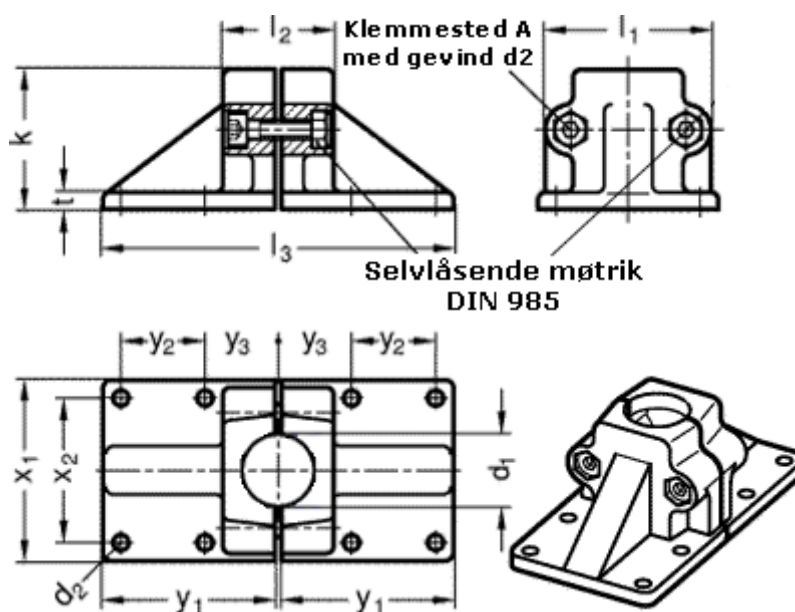

Article number: 20167B452SW

Description: Wide base clamp GN167-B45-2-SW
GN167

Measures

d1 = B45	x1 = 115
d2 = 11	x2 = 90
d3 = M10	y1 = 108
k = 91	y2 = 50
l1 = 98	y3 = 45
l2 = 70	
l3 = 218	
t = 14	